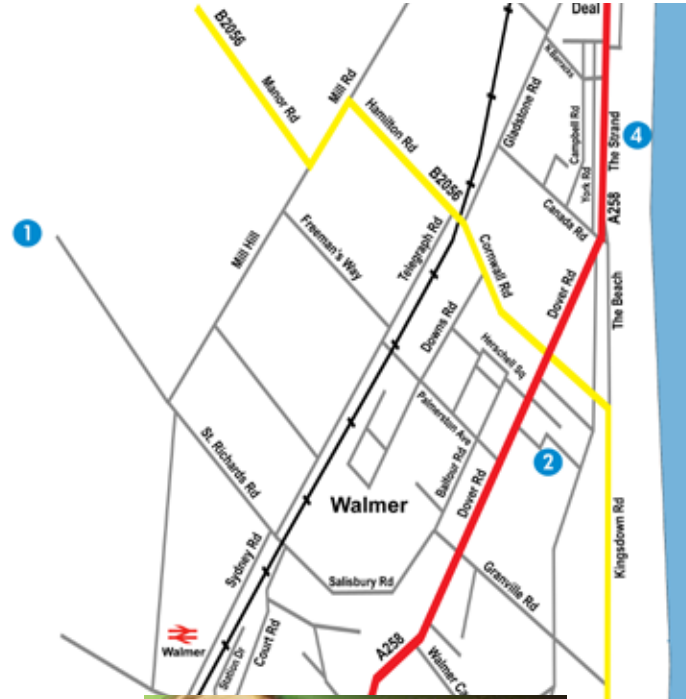

You can download a pdf copy
of this guide, and find out more
about SEAS at:

www.searts.co.uk